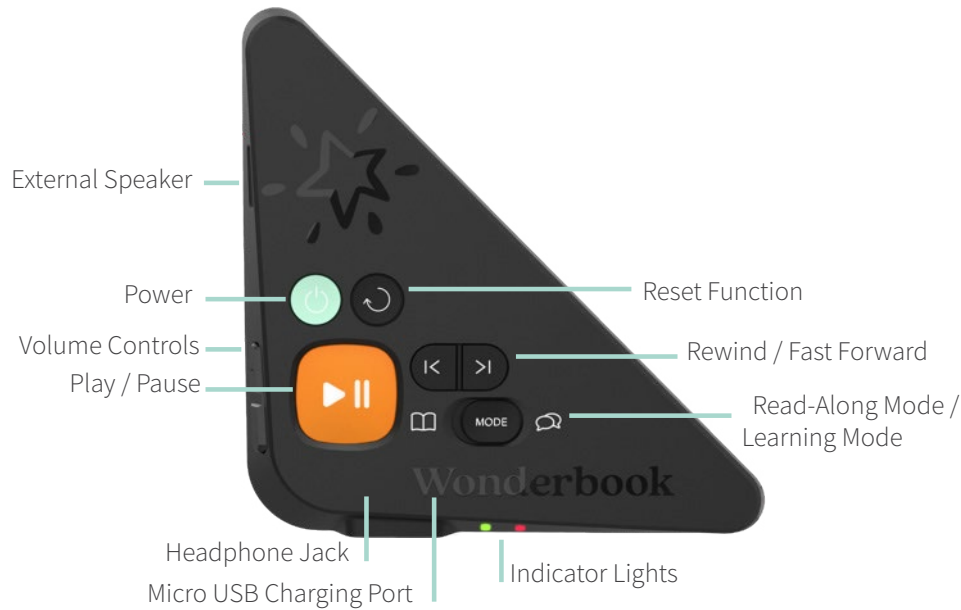

# How to use Wonderbook

---

The battery life of a Wonderbook with a full charge is 14 to 16 hours.

Picture Books and Leveled Readers average 85 to 95 plays before needing to be charged.

■ A flashing red light indicates a low battery and one hour or less of play time left.

---

Press  to turn on or off.

Press  to start at the beginning of the book.

Adjust volume on the side.

Enjoy out loud or plug in headphones.

---

■ Solid green light = charged and ready to play

■ Flashing light = in pause mode

Once paused, the device will automatically turn off after four minutes of inactivity.

Not turning on? Use a micro USB cord to charge or return this Wonderbook to your local library.

---

Slide between   and   to experience Wonderbook in two different ways.